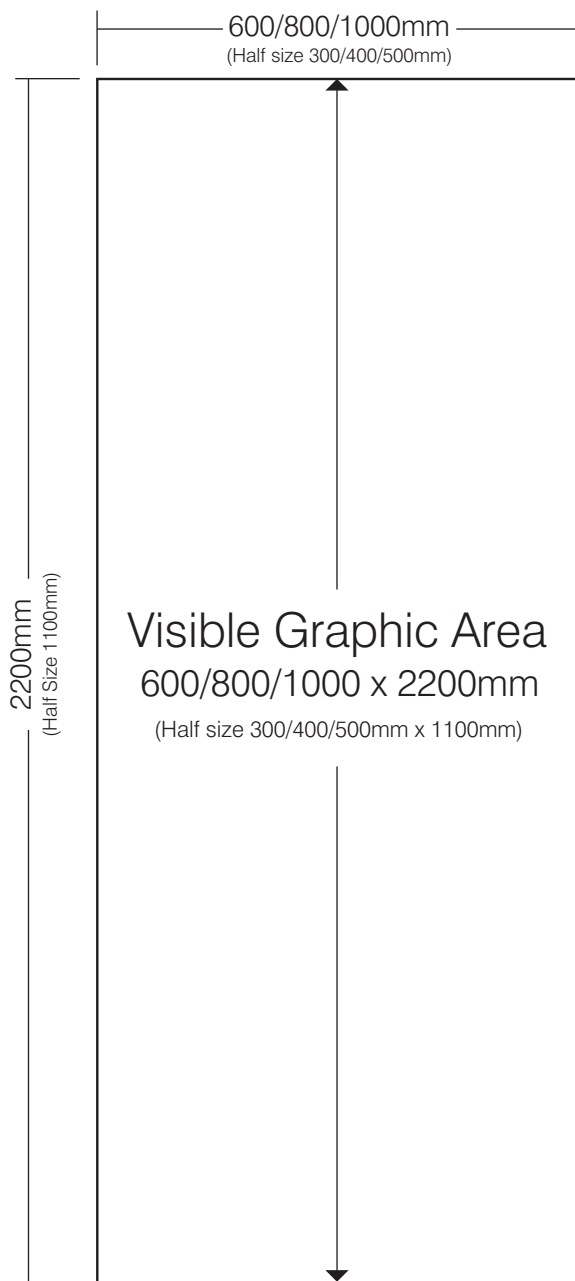

0800 8 402 403
www.csdprint.co.uk

Affordable Bannerstands and Pop - Up Systems

xt-uno

Artwork to be set at half the finished size:

Finished Size: 600/800/1000mm x 2200mm

Half Size: 300/400/500mm x 1100mm