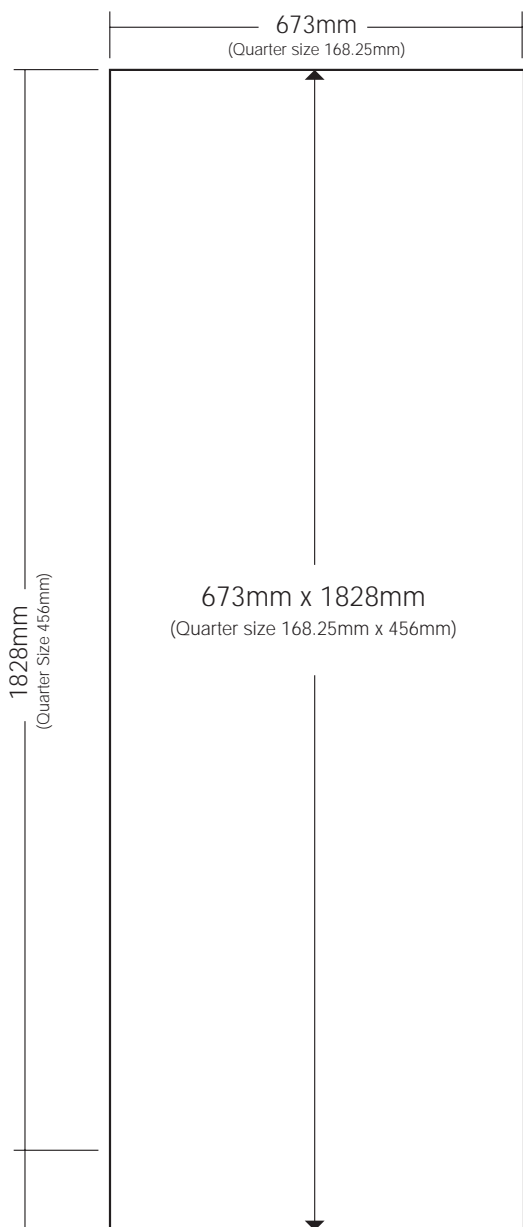

xpandastand dimensions
xpu-evolution midi
 curved pop-up system

Finished panel sizes for all xpu-evolution xpress curved pop-up systems:

All Panels Finished Size: 673mm x 1828mm

All Panels Quarter Size: 168.25mm x 456mm

Artwork to be created as one complete graphic at a quarter of the size:

3x1 - 504.75mm x 465mm

The above system has a total of 3 panels. 2 curved panels and 1 front panel.

3x2 - 673mm x 465mm

The above system has a total of 4 panels. 2 curved panels and 2 front panels.

3x3 - 841.25mm x 465mm

The above system has a total of 5 panels. 2 curved panels and 3 front panels.

3x4 - 1009.5mm x 465mm

The above system has a total of 6 panels. 2 curved panels and 4 front panels.

3x5 - 1177.75mm x 465mm

The above system has a total of 7 panels. 2 curved panels and 5 front panels.

Artwork should be created in Quark Xpress V4 or 5. Please set your artwork as individual pages to create a spread. If you are creating the artwork in any other software, please save the artwork as JPEG or EPS format and make sure the file is CMYK. Please allow 1mm bleed on the quarter size artwork. (Once increased this will give us bleed of 4mm).