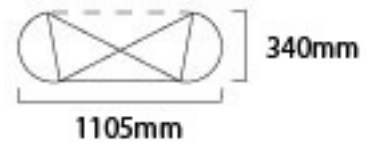

xpandastand dimensions
xpu-evolution midi
curved pop-up system

Floor coverage for each pop-up system

3x1