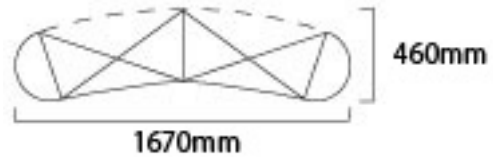

xpandastand dimensions
xpu-evolution midi
curved pop-up system

Floor coverage for each pop-up system

3x1

3x2

3x3

3x4