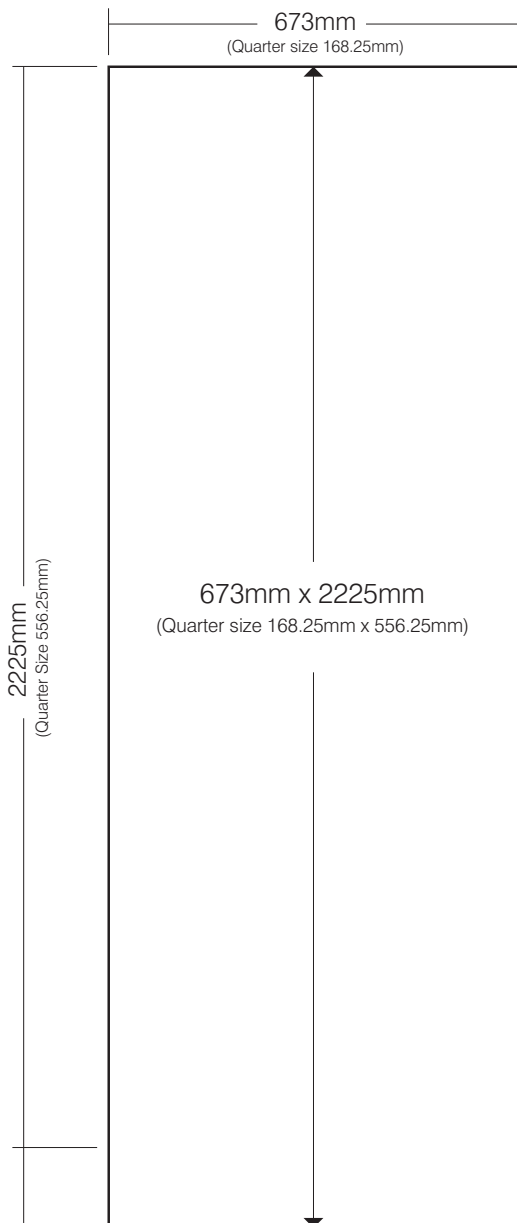

0800 8 402 403
www.csdprint.co.uk

Affordable Bannerstands and Pop - Up Systems

xpu-evolution xpress

curved pop-up system

Finished panel sizes for all xpu-evolution xpress curved pop-up systems:

All Panels Finished Size: 673mm x 2225mm

All Panels Quarter Size: 168.25mm x 556.25mm

Artwork to be created as one complete graphic at a quarter of the size:

3x1 - 504.75mm x 556.25mm

The above system has a total of 3 panels. 2 curved panels and 1 front panel.

3x2 - 673mm x 556.25mm

The above system has a total of 4 panels. 2 curved panels and 2 front panels.

3x3 - 841.25mm x 556.25mm

The above system has a total of 5 panels. 2 curved panels and 3 front panels.

3x4 - 1009.5mm x 556.25mm

The above system has a total of 6 panels. 2 curved panels and 4 front panels.

3x5 - 1177.75mm x 556.25mm

The above system has a total of 7 panels. 2 curved panels and 5 front panels.